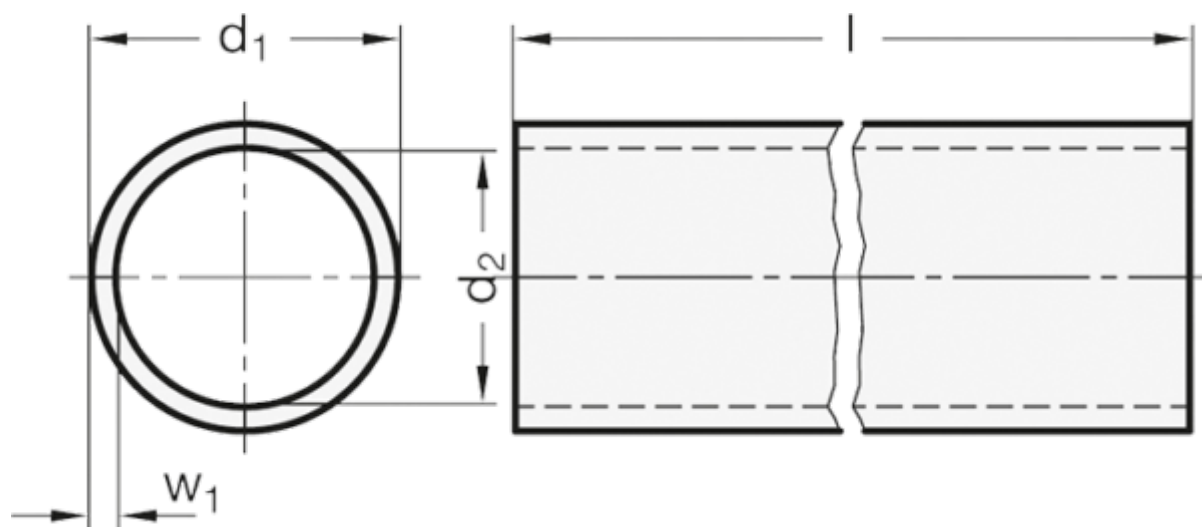

Article number: 20990NID15500BL

Description: E+G GN 990 Construction tube round  
GN 990-NI-D15-500-BL

## Measures

$d_1$  = D15 -0.2

$d_2$  = 12

$l \pm 0.5$  = 500

$w_1$  = 1.5

Weight in (g) = 259